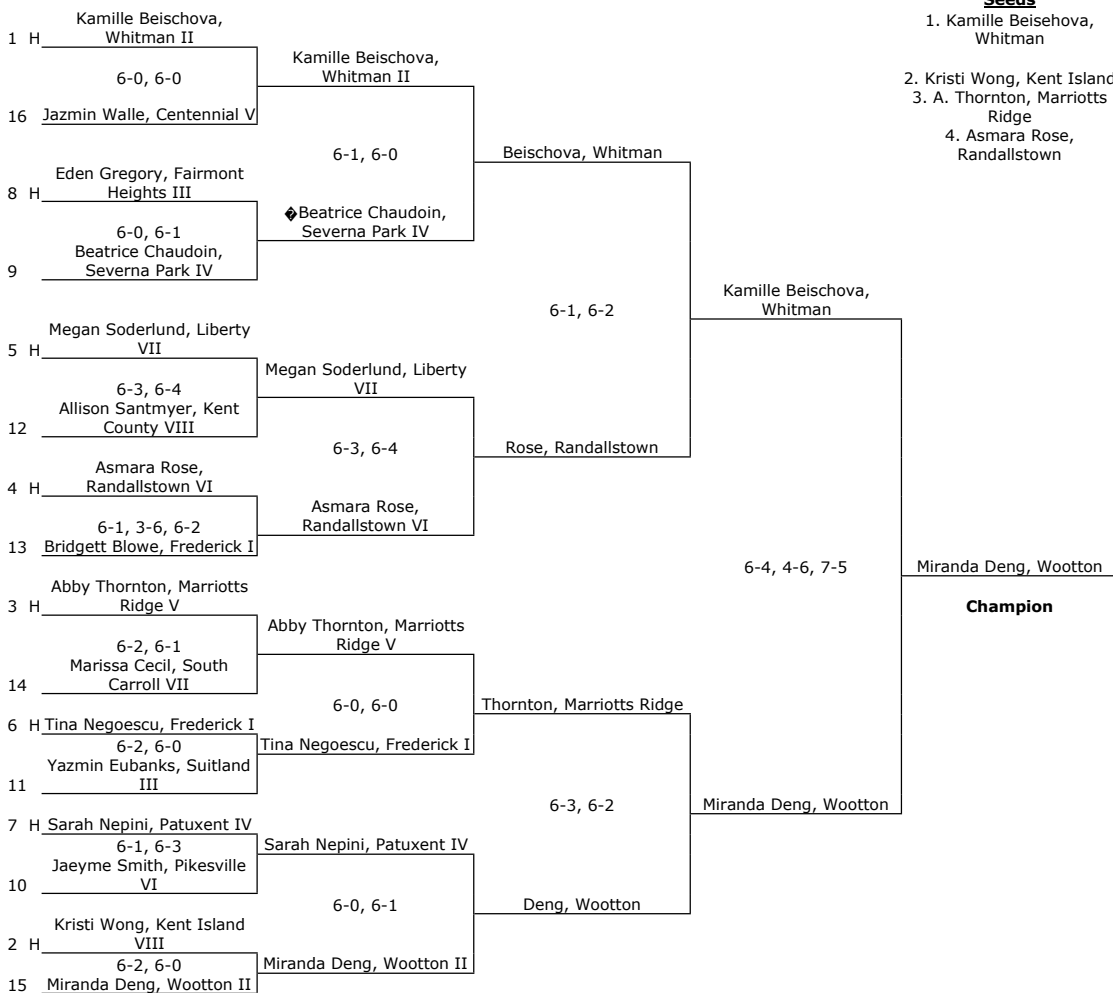

[Click here for a printable versi](#)

Tennis: Girls Singles 2014

Consolation Match

At University of Maryland, Cole Field House Tennis Courts
Friday: Two preliminary rounds begin at 10 a.m.
Saturday: Semifinals begin at 10 a.m.; finals and consolations begin at 1 p.m.